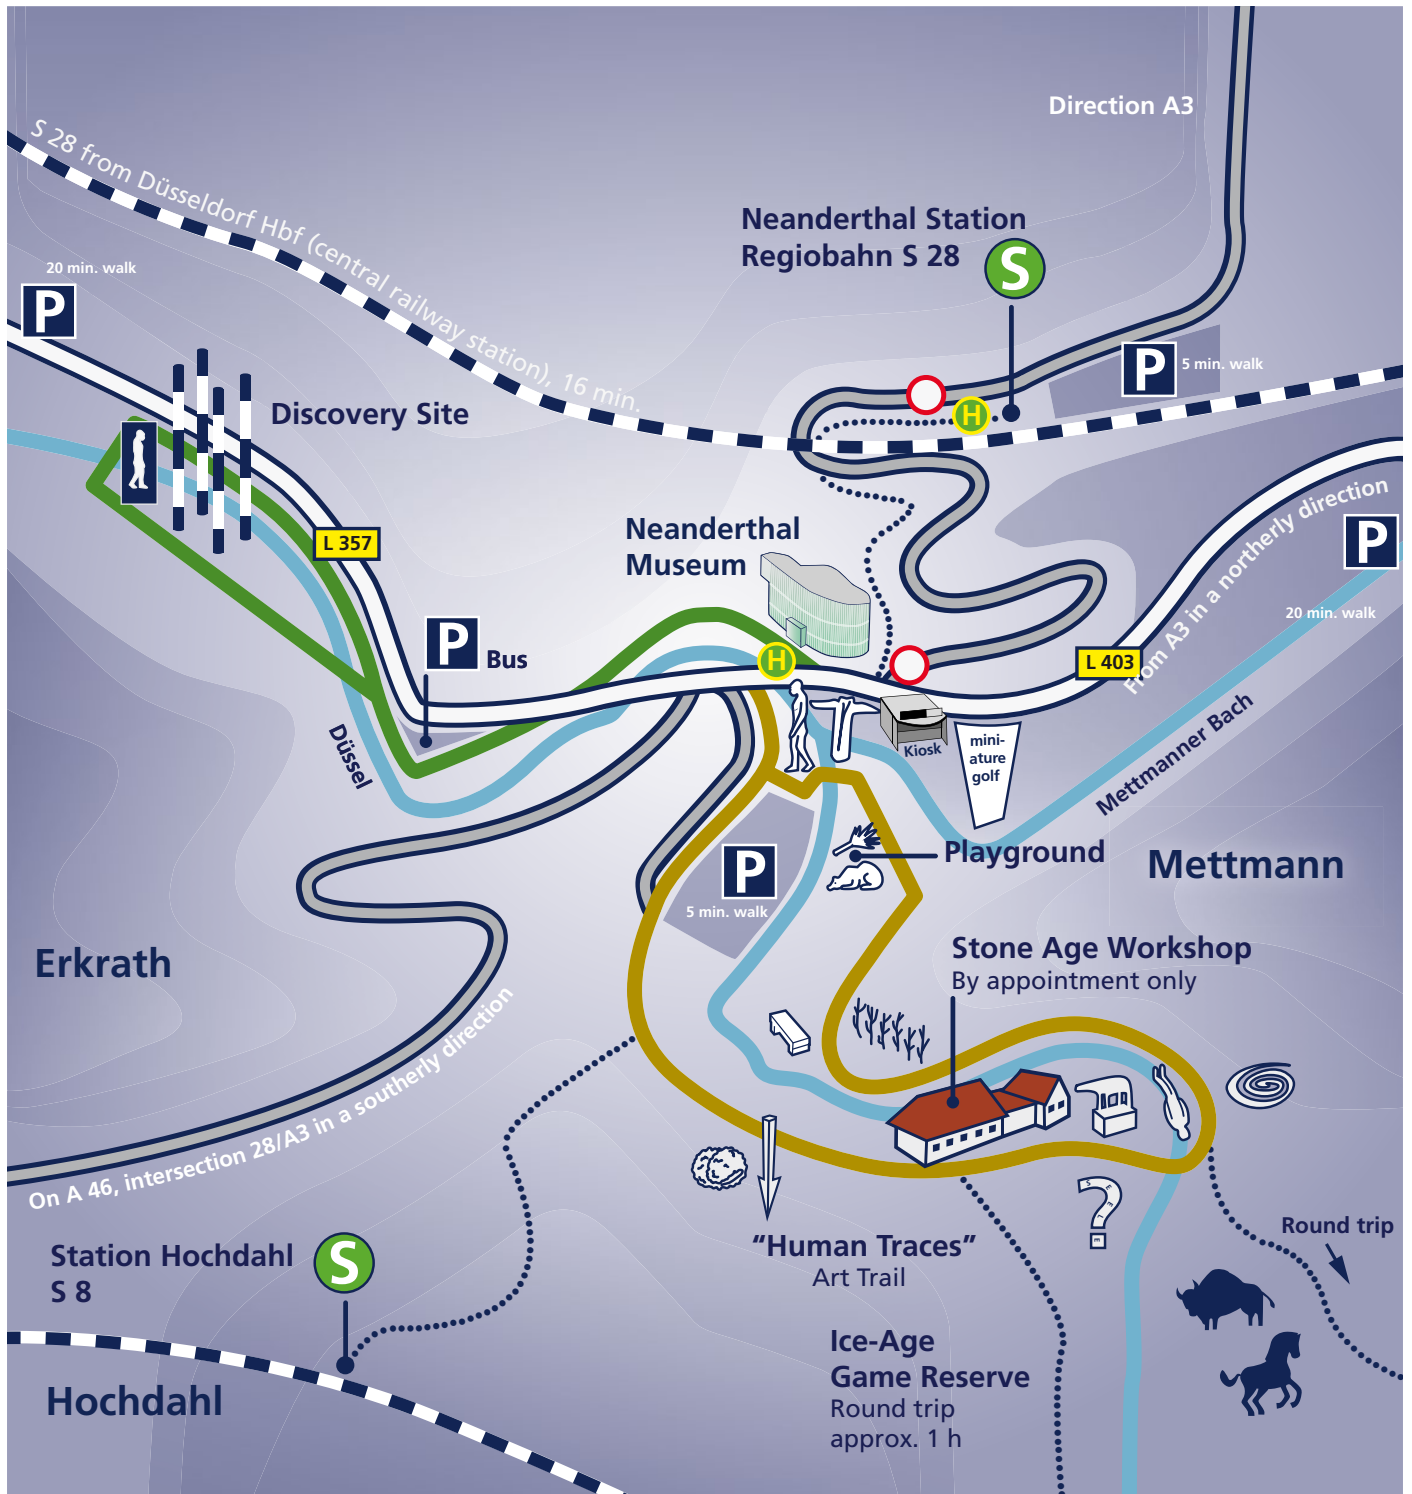

# NEANDERTHAL MUSEUM SITE

- Country road
- Art Trail
- Route to Discovery Site
- Footpath
- Street
- Railway line
- In front of Museum: Nos. 741, 743
- Neanderthal bus stop, No. 012
- Hochdahl bus stop, Nos. 05, 741

Help to preserve the rare flora and fauna of the Neander Valley by remaining on the footpaths.